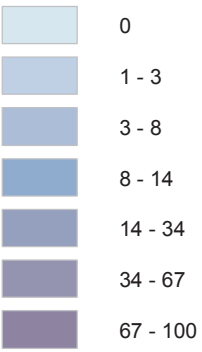

 Draft Local Area Plan Boundary

Percentage of Apartments Per Small Area

Stillorgán Draft Local Area Plan

Includes Ordnance Survey Ireland data reproduced under OSI Licence number 2013-2015/CCMA/ Dun Laoghaire-Rathdown County Council. Unauthorised reproduction infringes Ordnance Survey Ireland and Government of Ireland copyright. © - Ordnance Survey Ireland, 2017

Scale: 1:16,000

Map 12