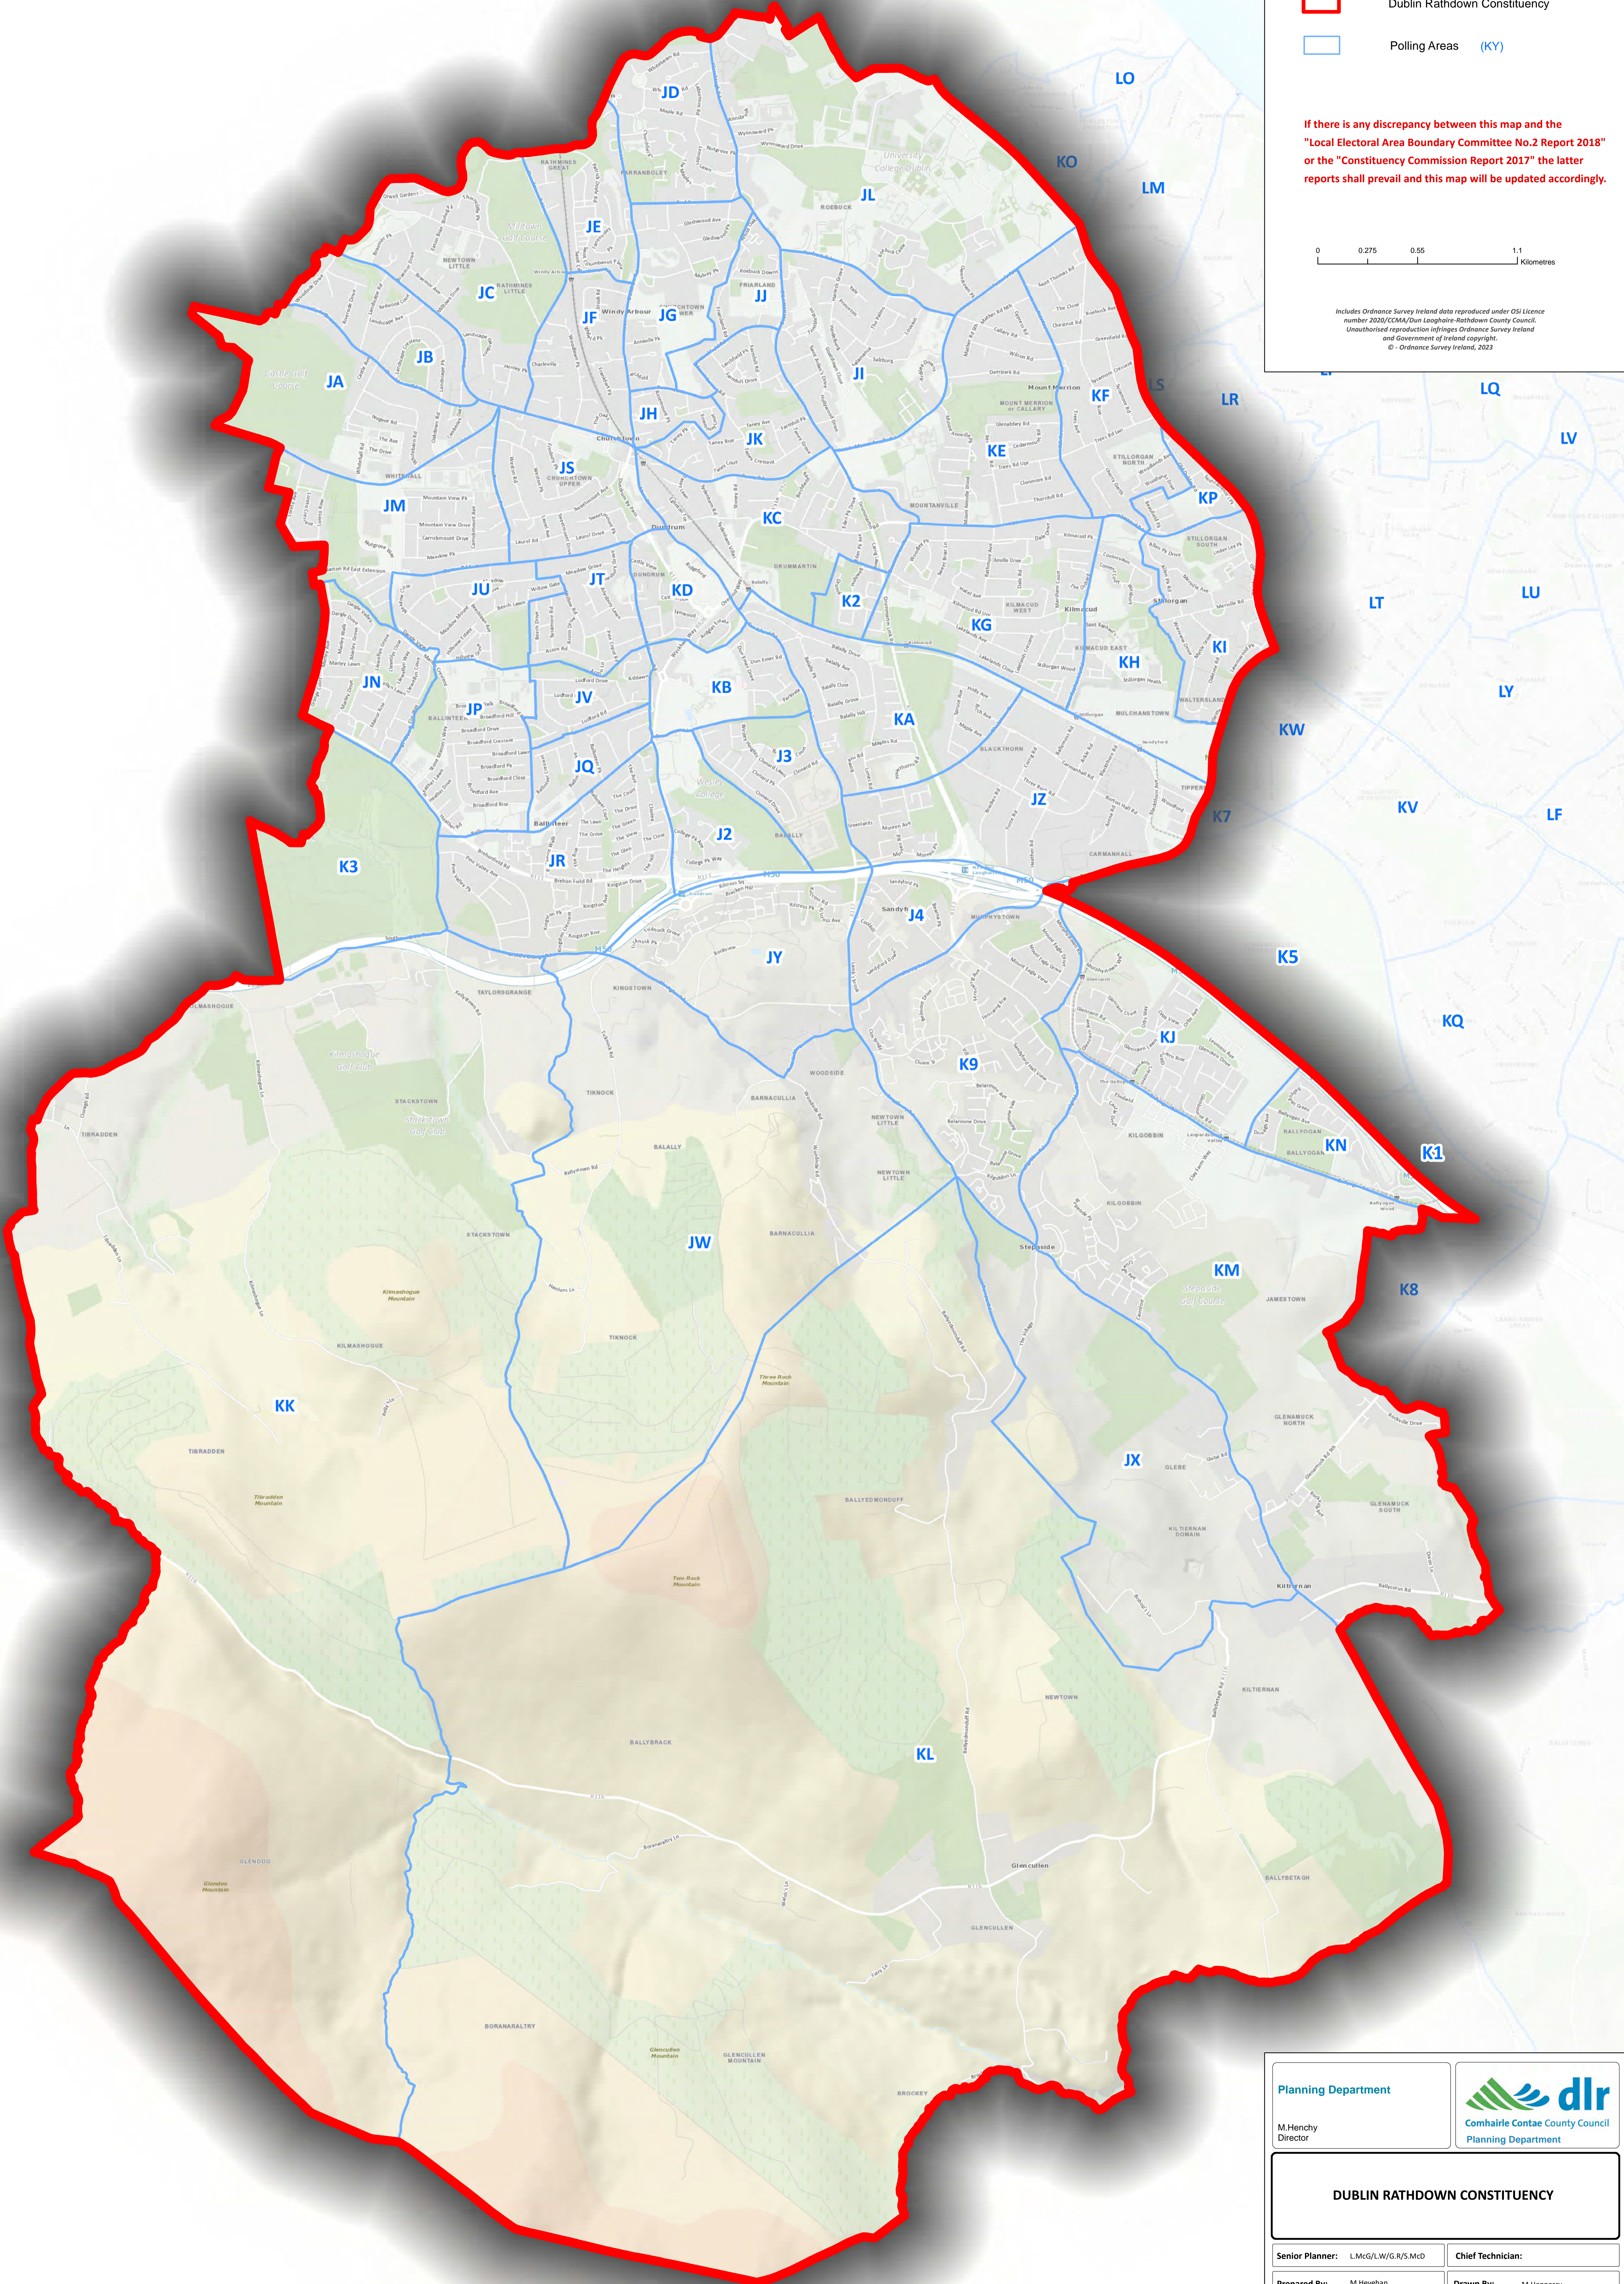

- Dublin Rathdown Constituency
- Polling Areas (KY)

If there is any discrepancy between this map and the "Local Electoral Area Boundary Committee No.2 Report 2018" or the "Constituency Commission Report 2017" the latter reports shall prevail and this map will be updated accordingly.

M Henchy Director		Comhairle Contae County Council Planning Department	
DUBLIN RATHDOWN CONSTITUENCY			
Senior Planner: L.McG/L.W/G.R/S.McD	Chief Technician:		
Prepared By: M Hevehan	Drawn By: M.Hennessy		
Date: March 2023	Scale: N.T.S	Drawing No: PL-23-027