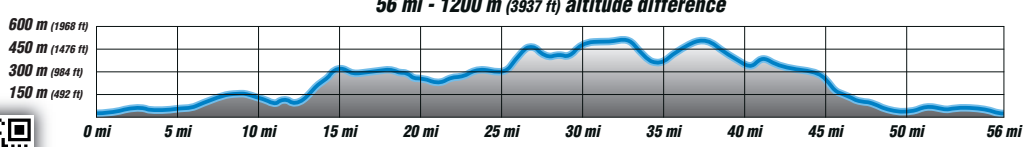

56 mi - 1200 m (3937 ft) altitude difference

- Swim course
- Bike course
- Run course
- 20 Miles
- Feed station