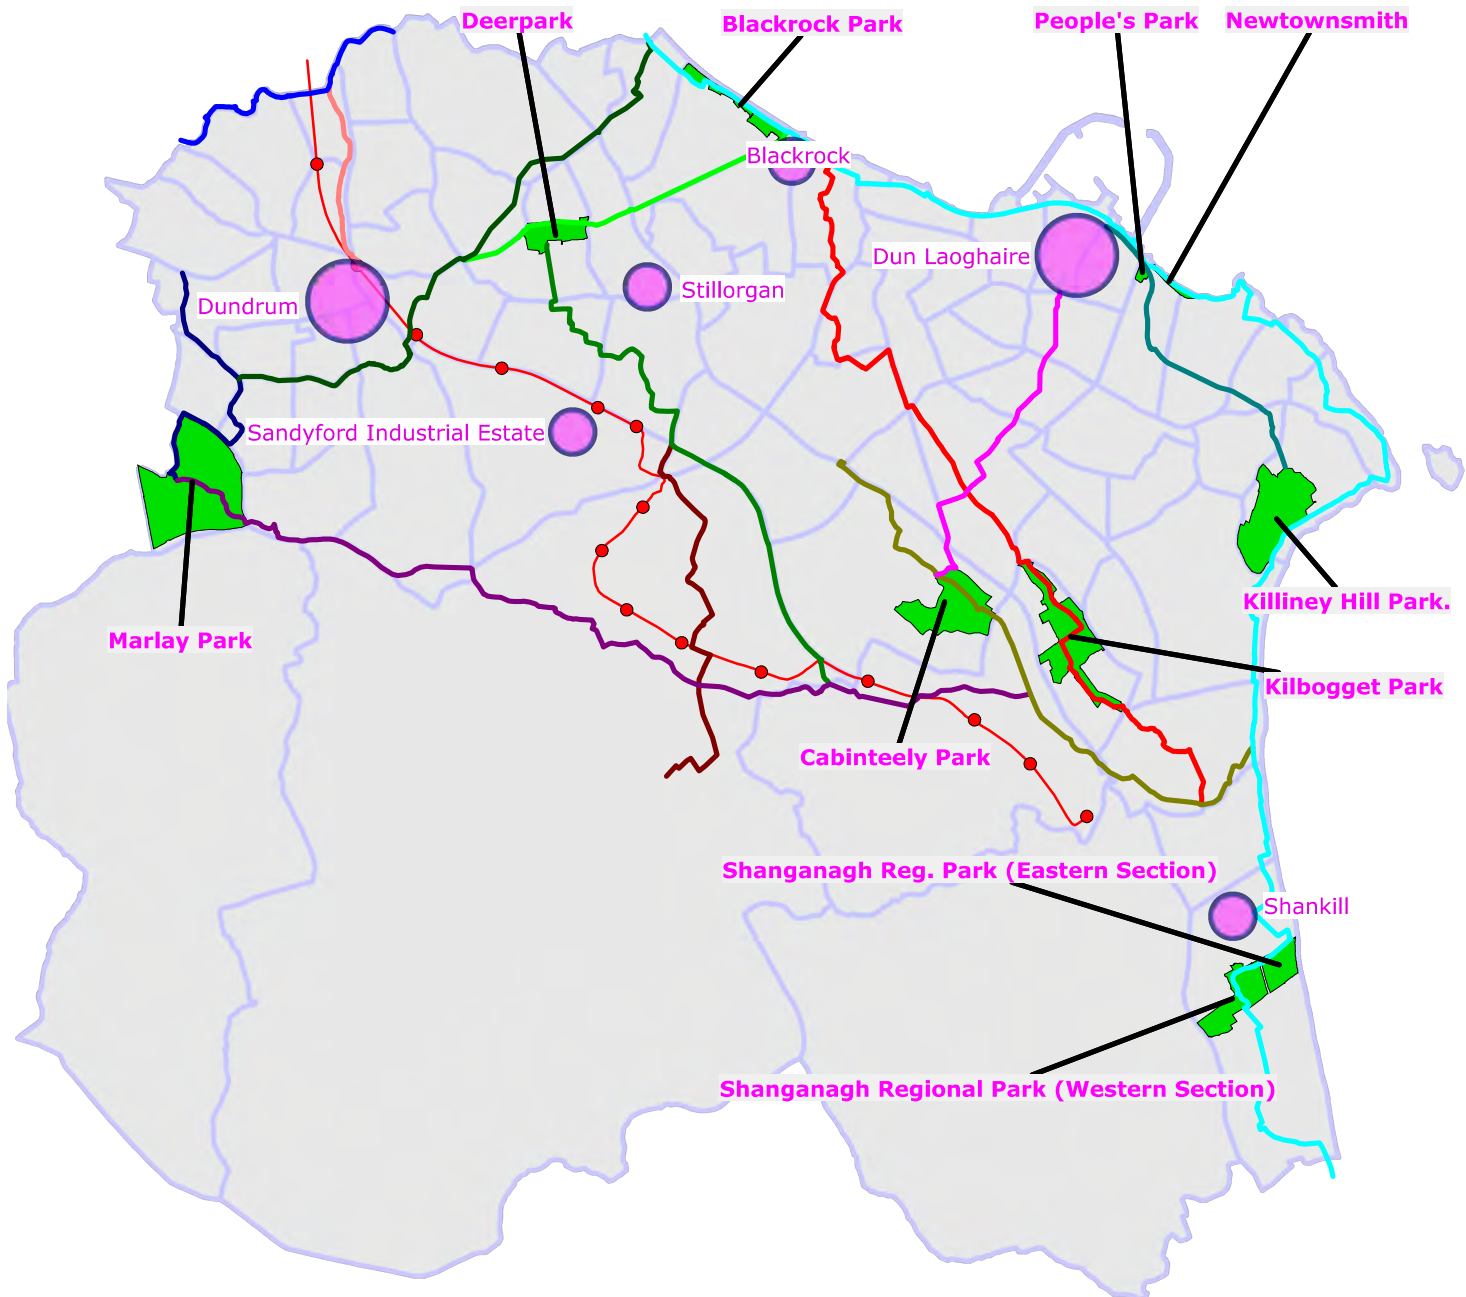

**DLRCC
Open Space Strategy.**

 District Electoral Divisions

Urban Greenways

-  CLONKEEN GREENWAY
-  DEERPARK GREENWAY
-  DODDER LINEAR PARK GREENWAY
-  DUN LAOGHAIRE GREENWAY
-  DUNDRUM MERRION GREENWAY
-  EAST COAST GREENWAY
-  JAMESTOWN GREENWAY
-  LEOPARDSTOWN GREENWAY
-  LORETO GREENWAY
-  MARLAY CHERRYWOOD GREENWAY
-  SHANGANAGH RIVER GREENWAY
-  THE METALS GREENWAY
-  WINDY ARBOUR GREENWAY

LUAS

-  LUAS Line
-  LUAS stations

Map 9

Strategic Greenways:
Urban Areas

Scale : 1 : 75,000

Date : November 2010

Comhairle Contae County Council

dlrcoco.ie