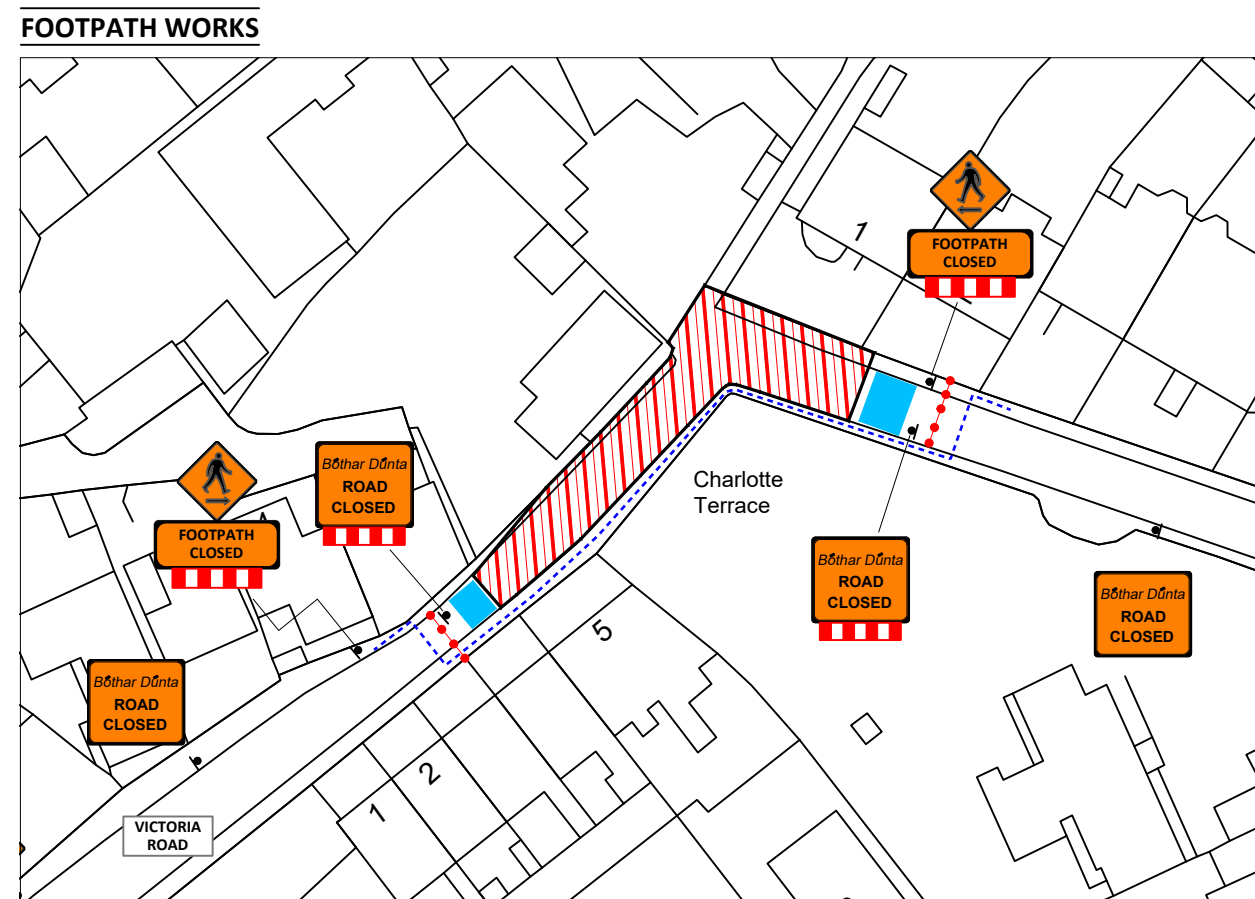

LOCATION
Trafalgar House Victoria Road Dublin

RECOMMENDED PRINT A3 | ISSUED : 18/07/2023 | REVISION - 00 | TMPs - 03 | DESIGNER - D.GOUGH | DRAWN - D.GOUGH

- LEGEND:**
- DIVERSION ROUTE
 - PEDESTRIAN ROUTE
 - WORKPLANT AREA
 - SAFETY AREA
 - SITE BARRIER
 - CONES
 - SIGN LOCATION & ORIENTATION
 - BARRIER BOARD