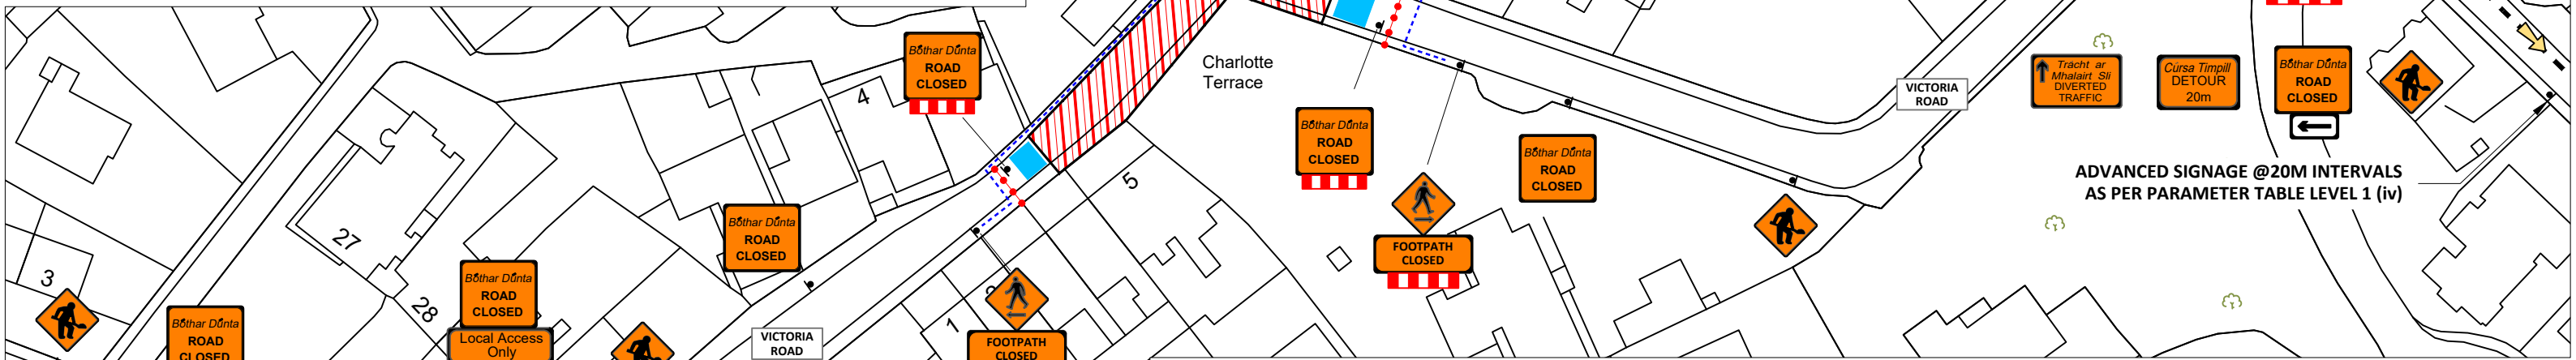

LOCATION
Trafalgar House Victoria Road Dublin

RECOMMENDED PRINT A3 | ISSUED : 18/07/2023 | REVISION - 00 | TMPs - 03 | DESIGNER - D.GOUGH | DRAWN - D.GOUGH

- LEGEND:**
- DIVERSION ROUTE
 - PEDESTRIAN ROUTE
 - WORKPLANT AREA
 - SAFETY AREA
 - SITE BARRIER
 - CONES
 - SIGN LOCATION & ORIENTATION
 - BARRIER BOARD