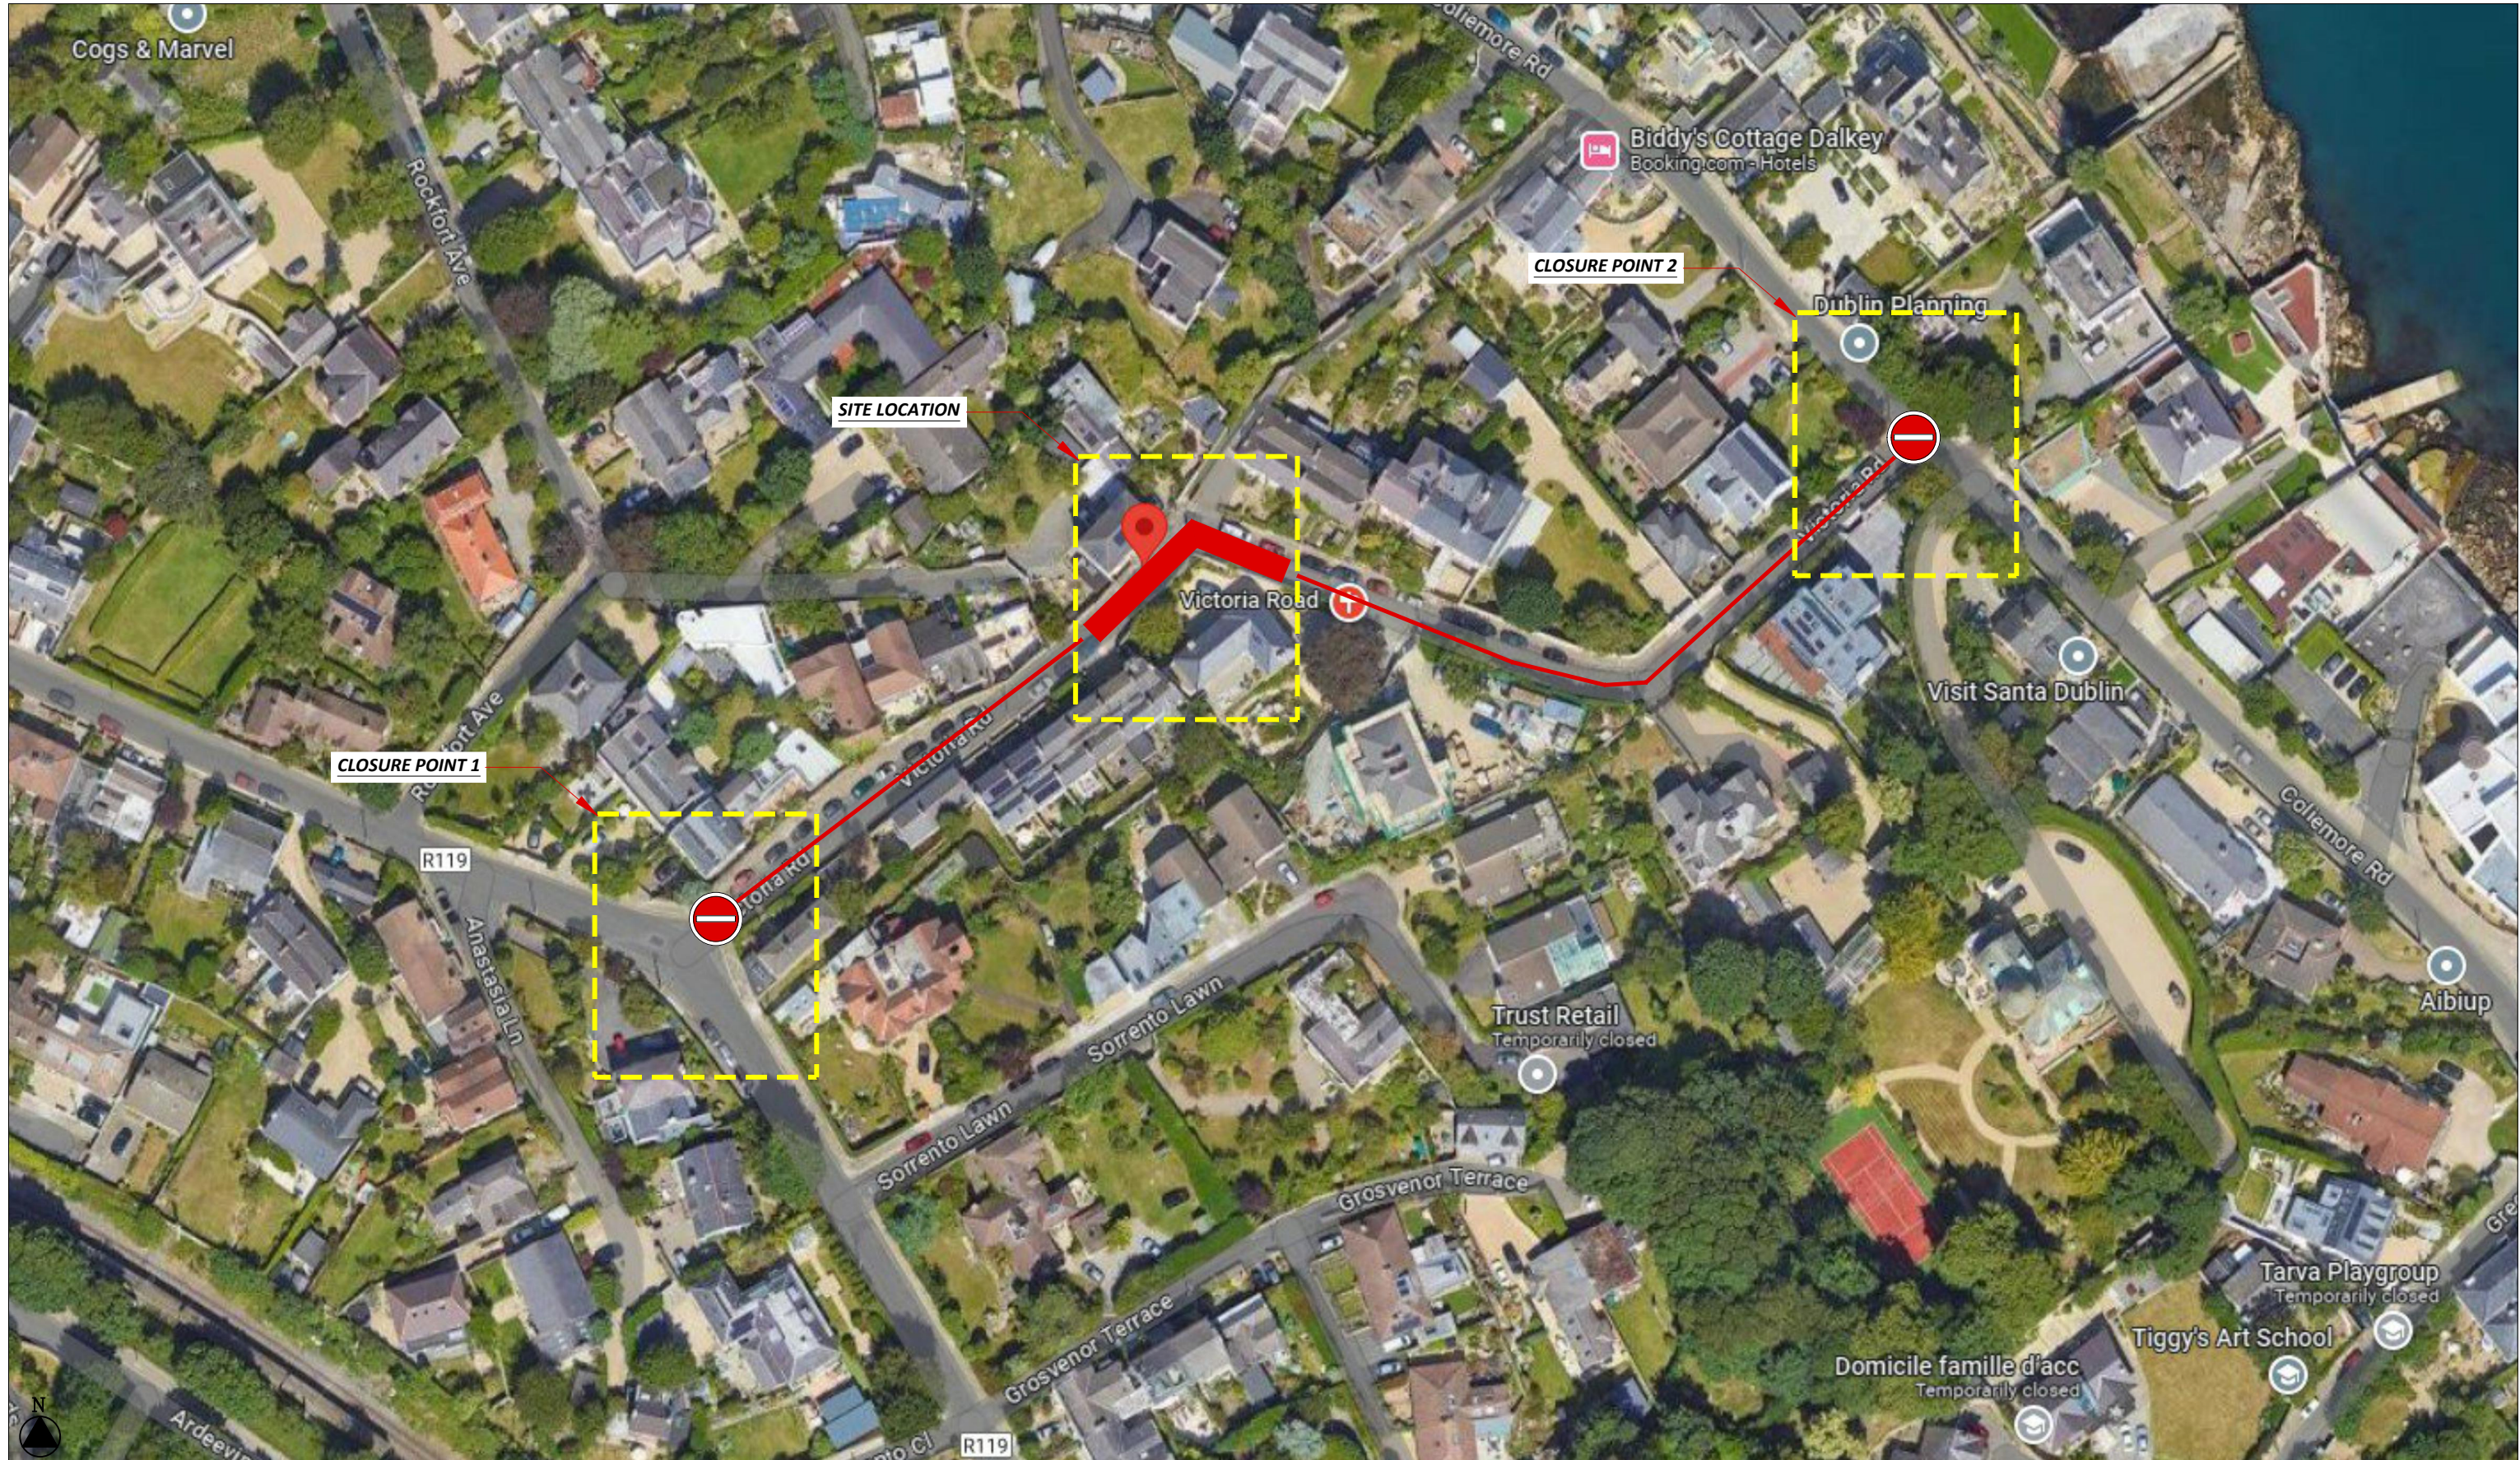

LOCATION
Trafalgar House Victoria Road Dublin

RECOMMENDED PRINT A3 | ISSUED : 18/07/2023 | REVISION - 00 | TMPs - 03 | DESIGNER - D.GOUGH | DRAWN - D.GOUGH

- LEGEND:**
- DIVERSION ROUTE
 - PEDESTRIAN ROUTE
 - WORKPLANT AREA
 - SAFETY AREA
 - SITE BARRIER
 - CONES
 - SIGN LOCATION & ORIENTATION
 - BARRIER BOARD

GMC Utilities Group Ltd, GMC House,
Millenium Business Park, Cappagh Road,
Ballycoolin, Dublin 11, Ireland.
Tel: +353 (0)1 864 9800
Email: info@gmcirl.com

Project ;	48111236 - Gas Networks Ireland
Location ;	Trafalgar House Victoria Road Dublin
TM Method ;	Road Closure
Designer ; D.Gough	Drawn ; D.Gough
Date ;	18/07/2023
Layout Type ;	SITE DETAIL
TMP Guide Reference ;	TMP-001
Dwg Number ;	GMC-TMP-15098-REV00