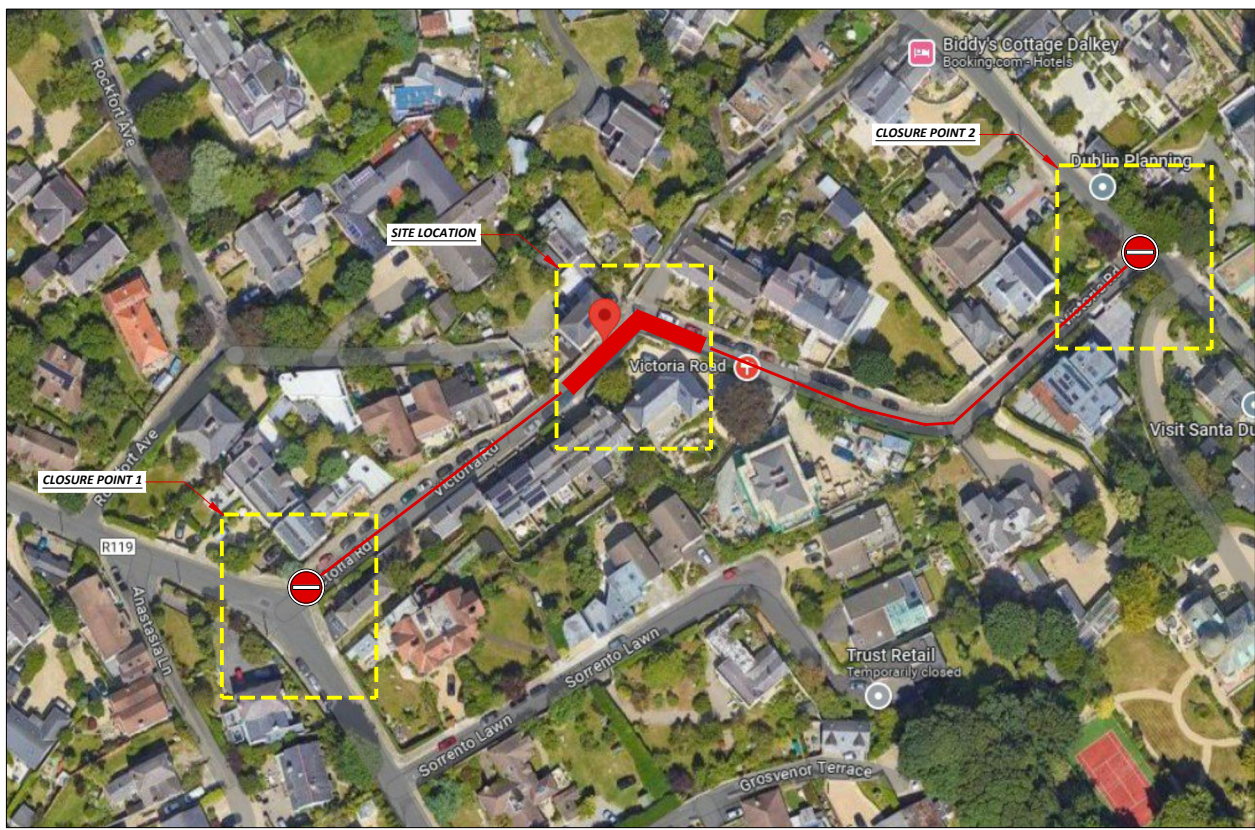

LOCATION
Trafalgar House Victoria Road Dublin

RECOMMENDED PRINT A3 | ISSUED : 18/07/2023 | REVISION - 00 | TMPs - 03 | DESIGNER - D.GOUGH | DRAWN - D.GOUGH

- LEGEND:**
- DIVERSION ROUTE
 - PEDESTRIAN ROUTE
 - WORKPLANT AREA
 - SAFETY AREA
 - SITE BARRIER
 - CONES
 - SIGN LOCATION & ORIENTATION
 - BARRIER BOARD