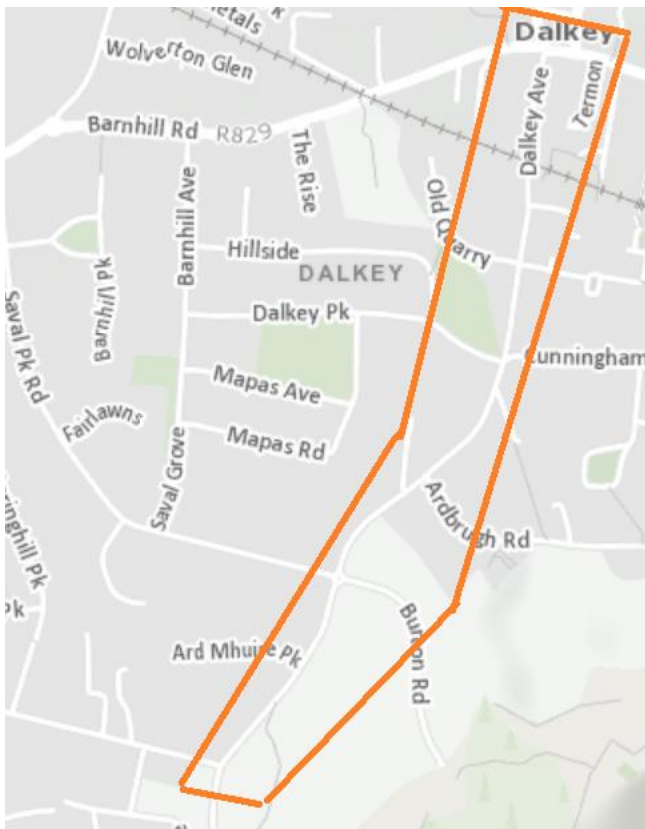

Road Programme 2024

Major Road Schemes – DLR East

Glenageary Road Upper

Dalkey Avenue

Old Dublin Road

Dundela Park

Ashlawn Park

Greenville Road

Minor Road Schemes – DLR East

Grove Avenue

Breffni Road/Harbour Road

Abbey View