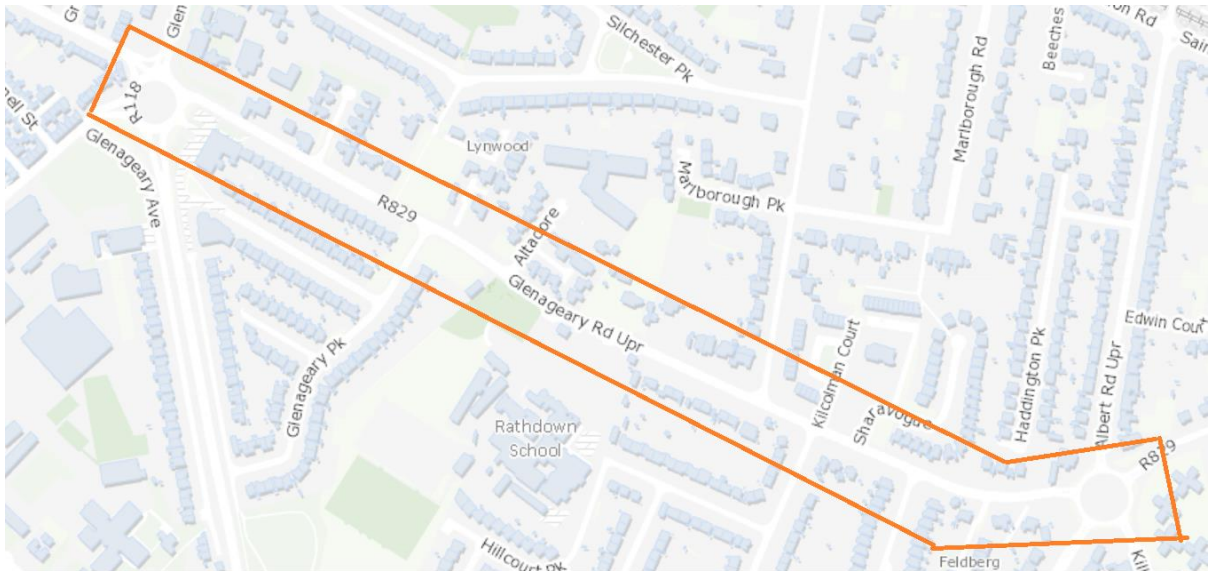

Road Programme 2024

Major Road Schemes – DLR East

Glenageary Road Upper

Dalkey Avenue

Old Dublin Road

Dundela Park

Ashlawn Park

Greenville Road

Minor Road Schemes – DLR East

Grove Avenue

Breffni Road/Harbour Road

Abbey View