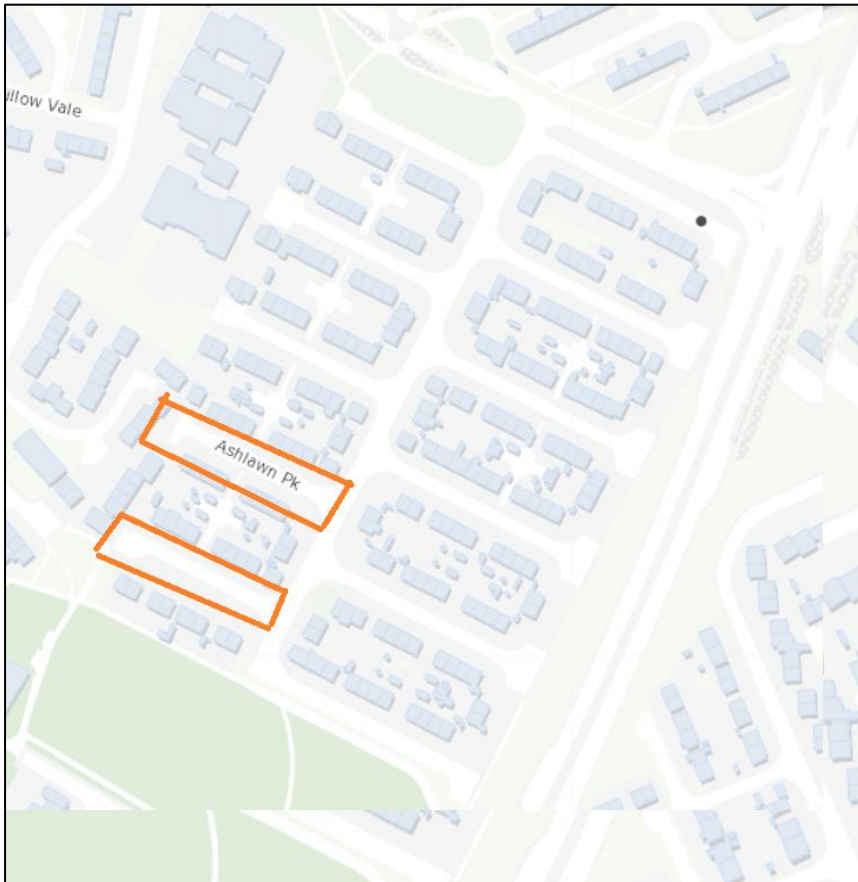

Road Programme 2024

Major Road Schemes – DLR East

Glenageary Road Upper

Dalkey Avenue

Old Dublin Road

Dundela Park

Ashlawn Park

Greenville Road

Minor Road Schemes – DLR East

Grove Avenue

Breffni Road/Harbour Road

Abbey View