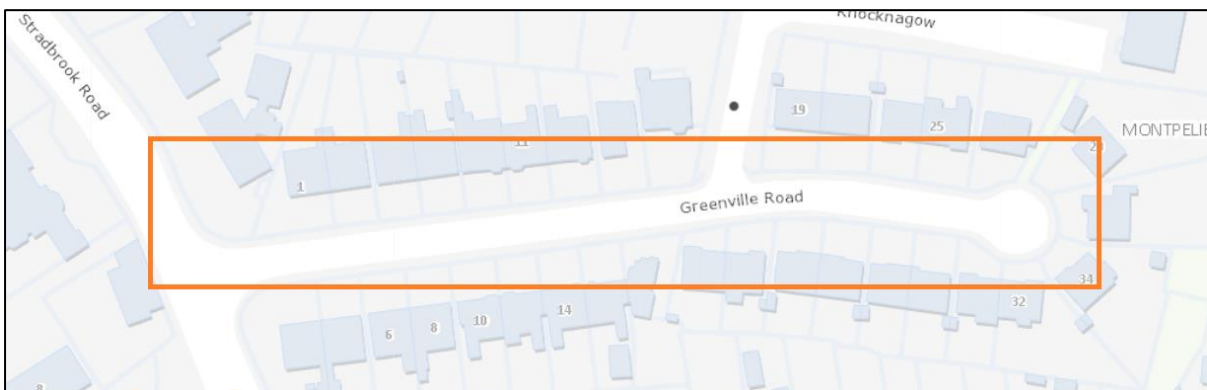

Road Programme 2024

Major Road Schemes – DLR East

Glenageary Road Upper

Dalkey Avenue

Old Dublin Road

Dundela Park

Ashlawn Park

Greenville Road

Minor Road Schemes – DLR East

Grove Avenue

Breffni Road/Harbour Road

Abbey View