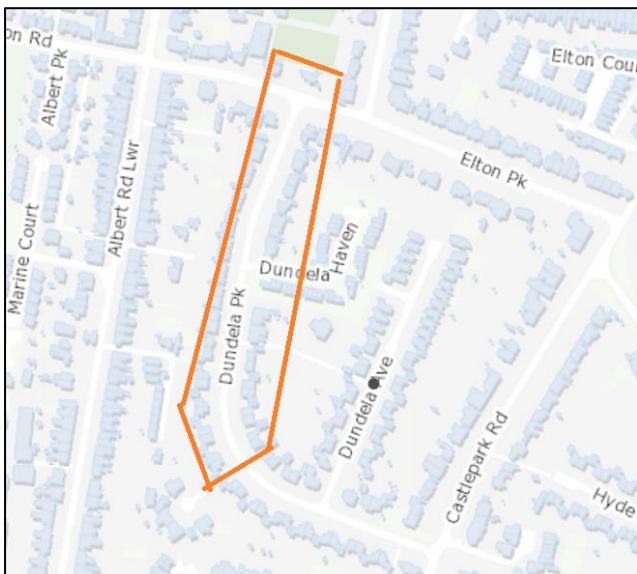

Road Programme 2024

Major Road Schemes – DLR East

Glenageary Road Upper

Dalkey Avenue

Old Dublin Road

Dundela Park

Ashlawn Park

Greenville Road

Minor Road Schemes – DLR East

Grove Avenue

Breffni Road/Harbour Road

Abbey View