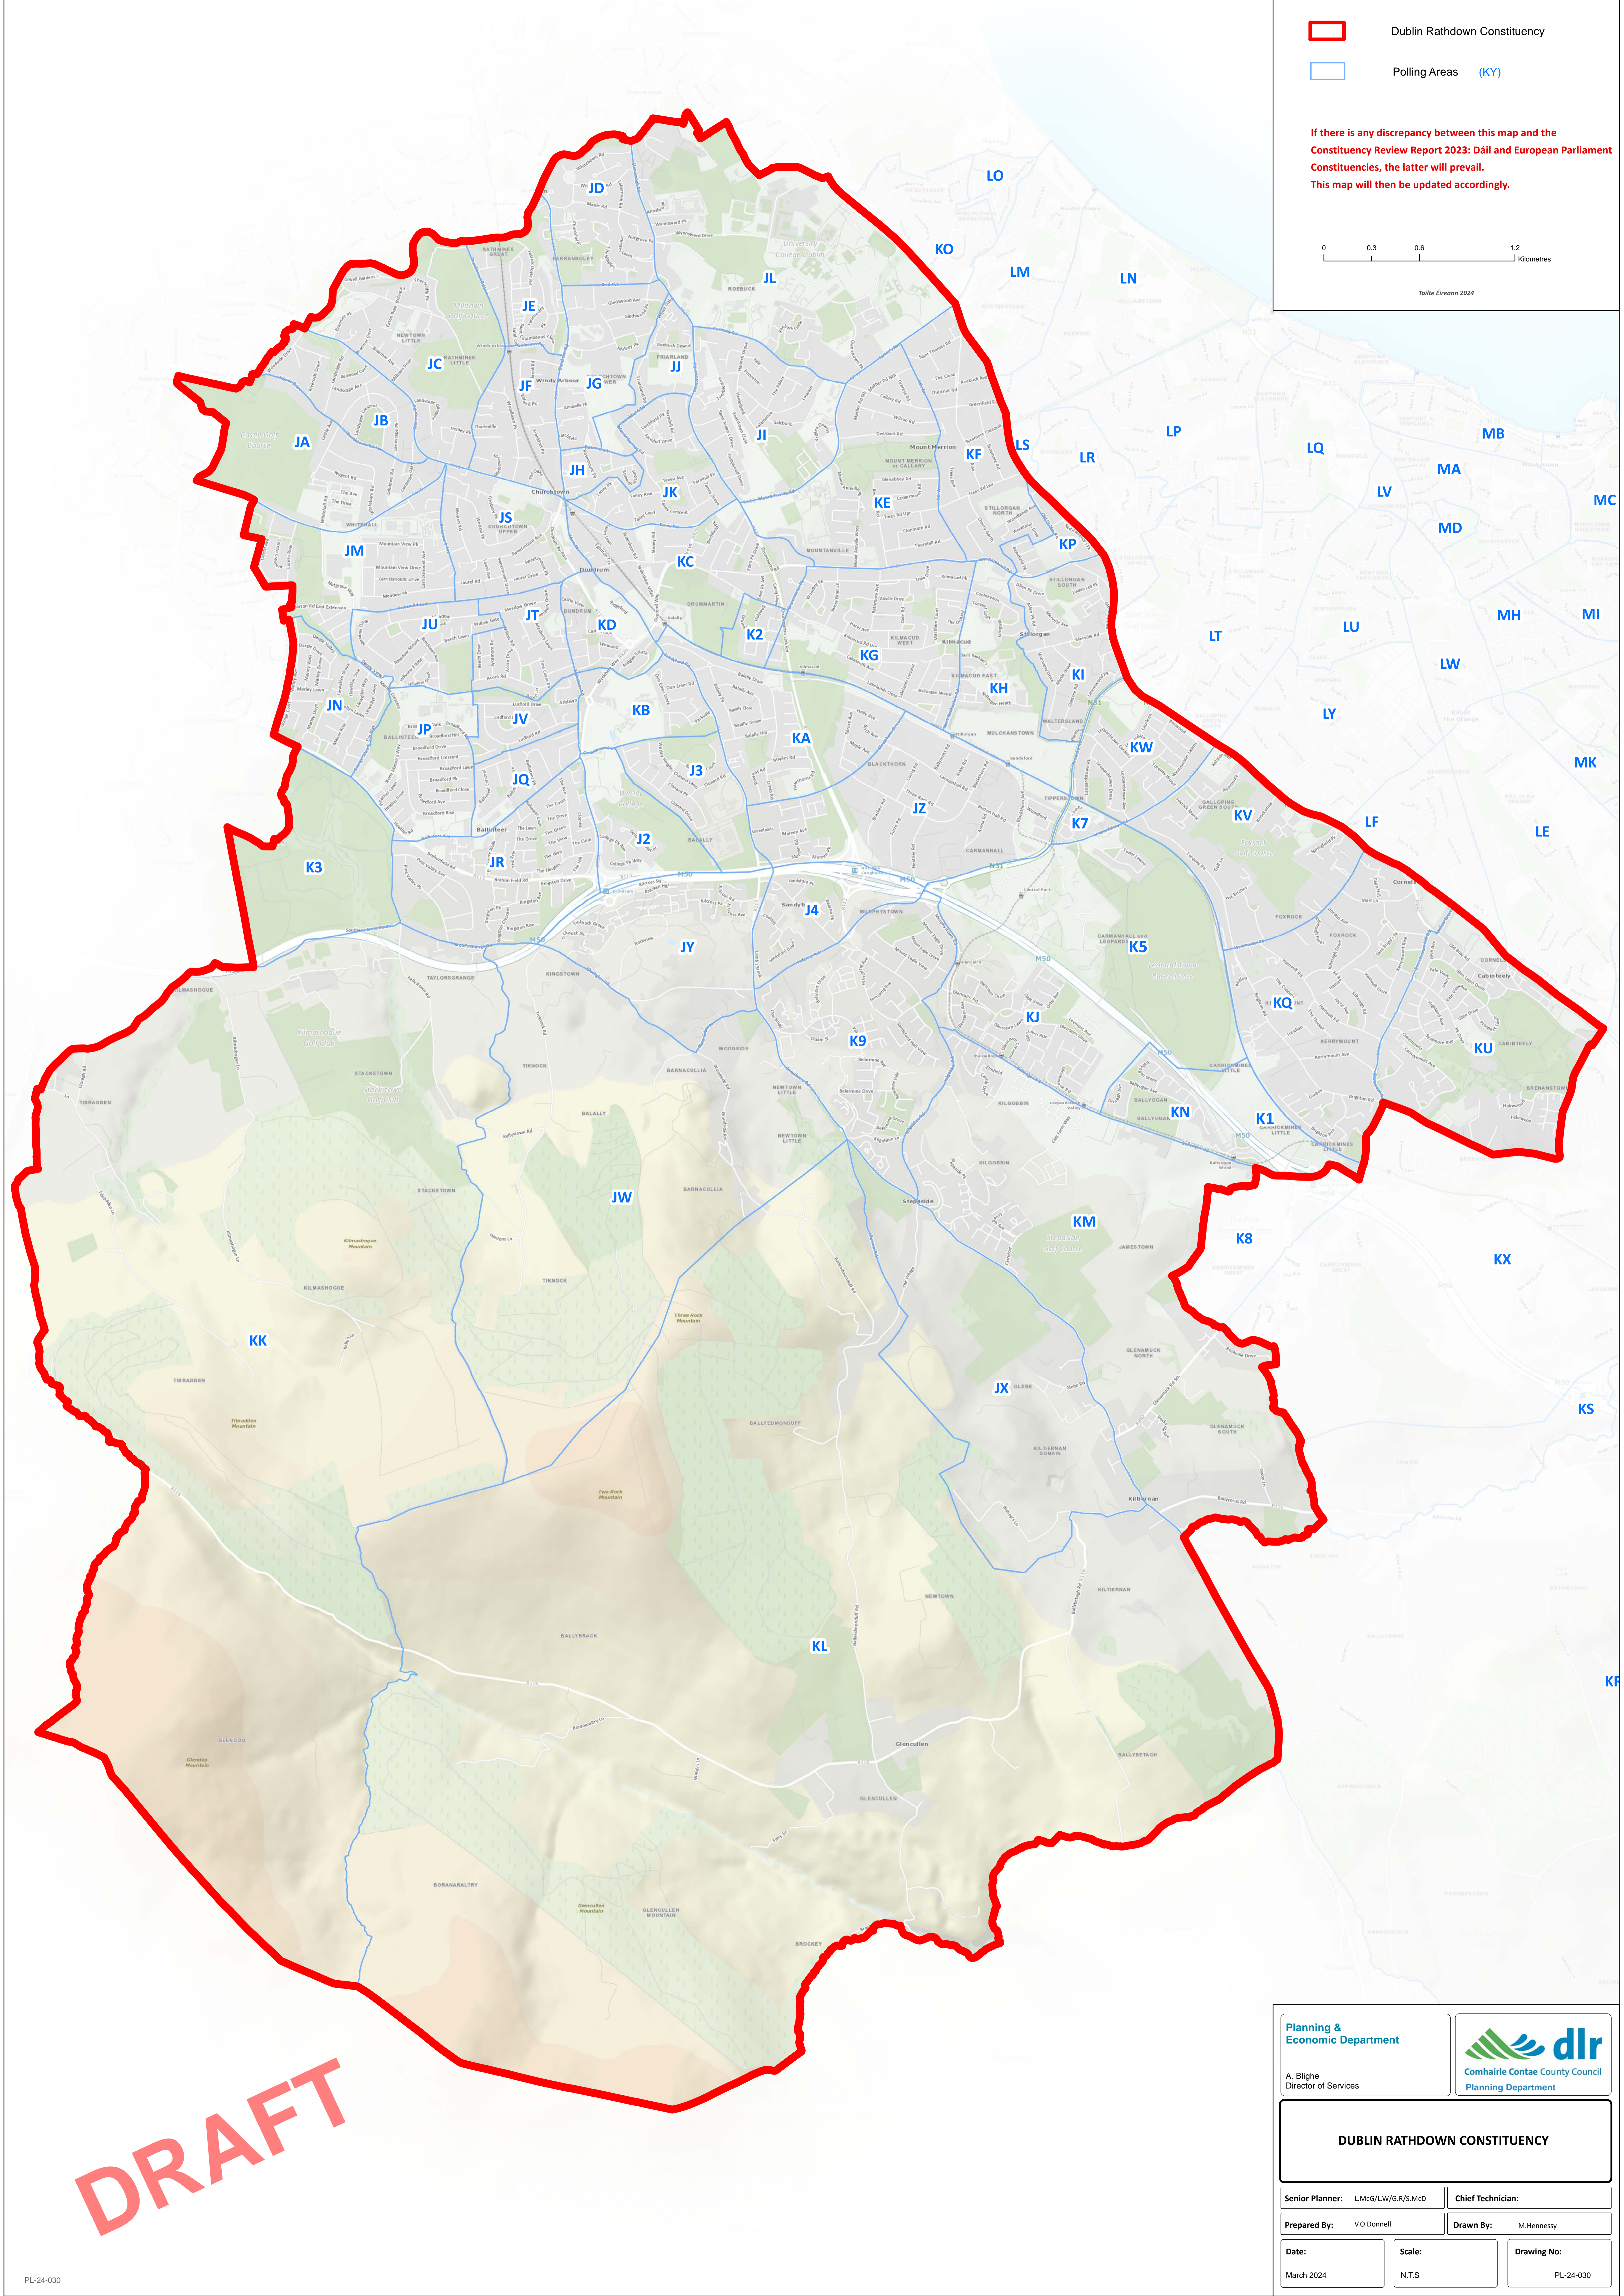

Dublin Rathdown Constituency

Polling Areas (KY)

If there is any discrepancy between this map and the Constituency Review Report 2023: Dáil and European Parliament Constituencies, the latter will prevail. This map will then be updated accordingly.

Tailte Éireann 2024

DRAFT

Planning & Economic Department

A. Blight
Director of Services

DUBLIN RATHDOWN CONSTITUENCY

Senior Planner: L.McG/L.W/G.R/S.McD	Chief Technician:
Prepared By: VO Donnell	Drawn By: M.Hennessy
Date: March 2024	Scale: N.T.S.
	Drawing No: PL-24-030