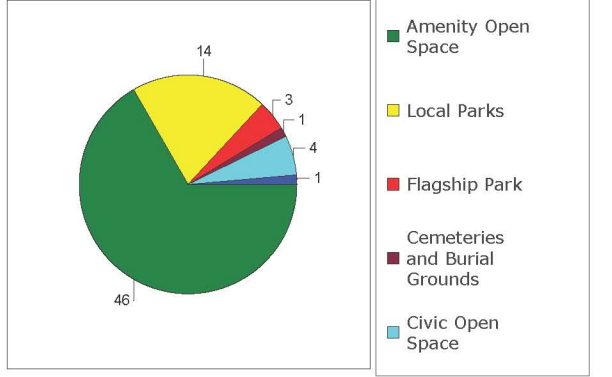

Number of parks and open spaces by topology

Hectares of parks and open spaces by topology

**Dun Laoghaire Rathdown
County Council:
Open Space Strategy.**

Parks

- Flagship Park (3)
- Major Local Park (1)
- Local Parks (14)