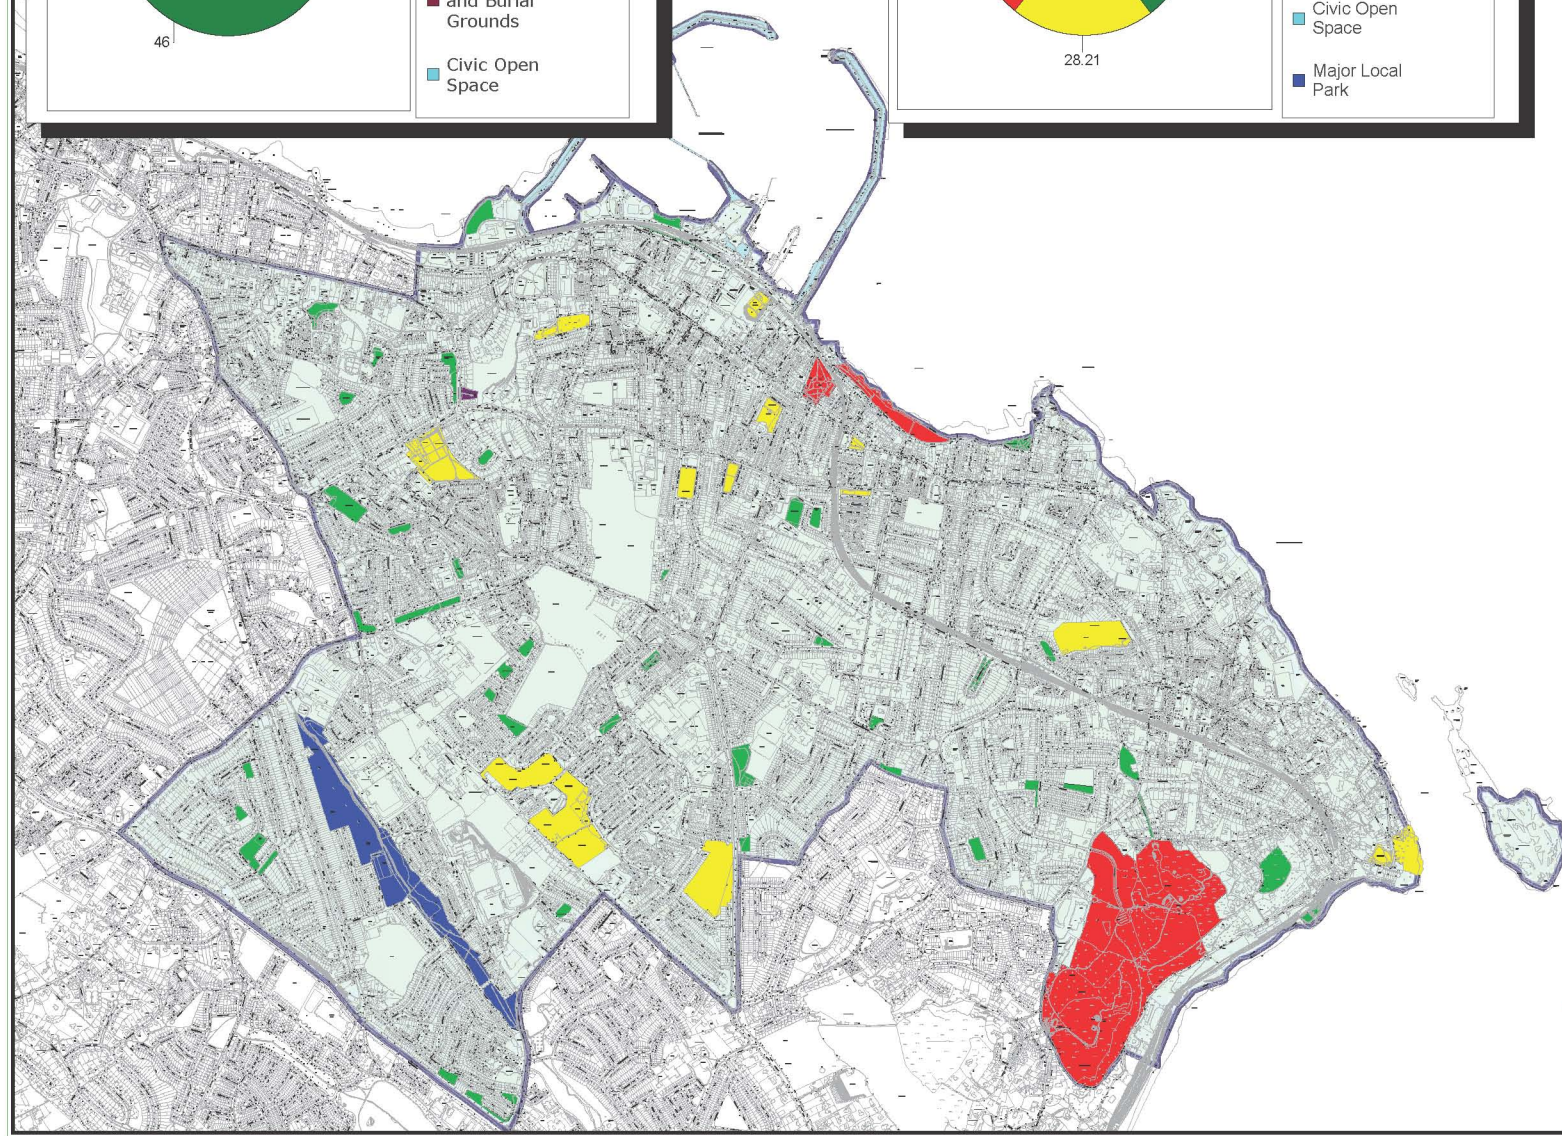

Number of parks and open spaces by topology

Hectares of parks and open spaces by topology

**Dun Laoghaire Rathdown
County Council:
Open Space Strategy.**

Parks

- Flagship Park (3)
- Major Local Park (1)
- Local Parks (14)

Open spaces

- Amenity Open Space (46)
- Civic Open Space (4)
- Cemeteries and Burial Grounds (1)

Map 1.3

Dun Laoghaire
Electoral Area:
Typology

Scale : N/A

Date : November 2010

Leslie Moore
Senior Parks Superintendent
County Hall, Dun Laoghaire, Co. Dublin