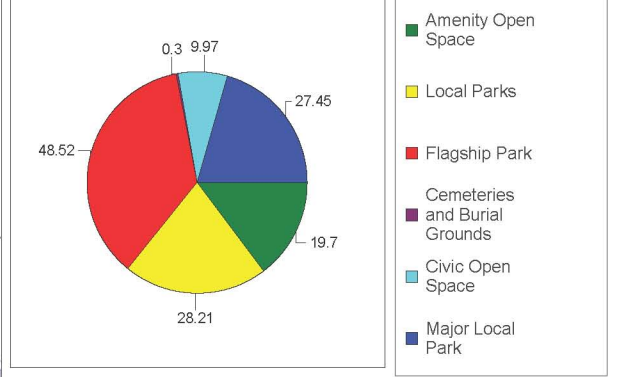

Number of parks and open spaces by topology

Hectares of parks and open spaces by topology

**Dun Laoghaire Rathdown
County Council:
Open Space Strategy.**

Parks

- Flagship Park (3)
- Major Local Park (1)
- Local Parks (14)