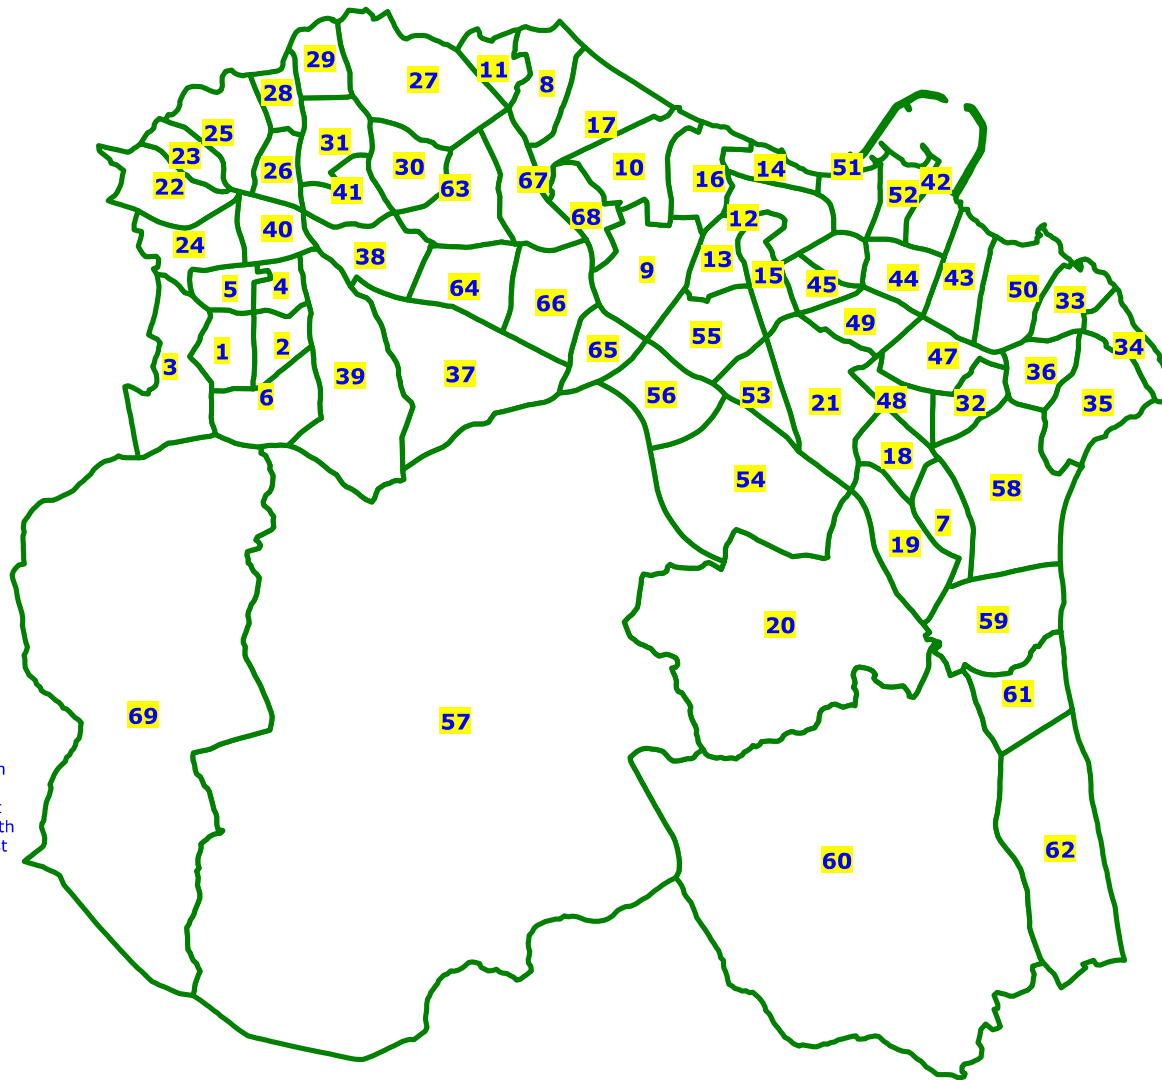

DLRCC
Open Space Strategy.

District
Electoral
Divisions

- 001 Ballinteer-Broadford
- 002 Ballinteer-Ludford
- 003 Ballinteer-Marley
- 004 Ballinteer-Meadowbroads
- 005 Ballinteer-Meadowmount
- 006 Ballinteer-Woodpark
- 007 Ballybrack
- 008 Blackrock-Boosterstown
- 009 Blackrock-Carysfort
- 010 Blackrock-Central
- 011 Blackrock-Glenomena
- 012 Blackrock-Monkstown
- 013 Blackrock-Newpark
- 014 Blackrock-Seapoint
- 015 Blackrock-Stradbrock
- 016 Blackrock-Templehill
- 017 Blackrock-Williamstown
- 018 Cabinteely-Granitefield
- 019 Cabinteely-Kilboqget
- 020 Cabinteely-Loughlinstown
- 021 Cabinteely-Pottery
- 022 Churchtown-Castle
- 023 Churchtown-Landscape
- 024 Churchtown-Nutgrove
- 025 Churchtown-Orwell
- 026 Churchtown-Woodlawn
- 027 Clonskeagh-Belfield
- 028 Clonskeagh-Farranboley
- 029 Clonskeagh-Milltown
- 030 Clonskeagh-Roebuck
- 031 Clonskeagh-Windy Arbour
- 032 Dalkey-Avondale
- 033 Dalkey-Bullock
- 034 Dalkey-Coliemore
- 035 Dalkey Hill
- 036 Dalkey Upper
- 037 Dundrum-Balally
- 038 Dundrum-Kilmacud
- 039 Dundrum-Sandyford
- 040 Dundrum-Sweetmount
- 041 Dundrum-Taney
- 042 Dún Laoghaire-East Central
- 043 Dún Laoghaire-Glasthule
- 044 Dún Laoghaire-Glenageary
- 045 Dún Laoghaire-Monkstown Farm
- 046 Dún Laoghaire-Mount Town
- 047 Dún Laoghaire-Sallynoggin East
- 048 Dún Laoghaire-Sallynoggin South
- 049 Dún Laoghaire-Sallynoggin West
- 050 Dún Laoghaire-Sandycove
- 051 Dún Laoghaire-Salthill
- 052 Dún Laoghaire-West Central
- 053 Foxrock-Beechpark
- 054 Foxrock-Carrickmines
- 055 Foxrock-Deans Grange
- 056 Foxrock-Torquay
- 057 Glencullen
- 058 Killiney North
- 059 Killiney South
- 060 Shankill-Rathmichael
- 061 Shankill-Rathsallagh
- 062 Shankill-Shanqanaah
- 063 Stillorgan-Deerpark
- 064 Stillorgan-Kilmacud
- 065 Stillorgan-Leopardstown
- 066 Stillorgan-Merville
- 067 Stillorgan-Mount Merrion
- 068 Stillorgan-Priory
- 069 Tibbradden

Map 3

District Electoral Divisions

Scale : N/A

Date : November 2010

Comhairle Contae County Council